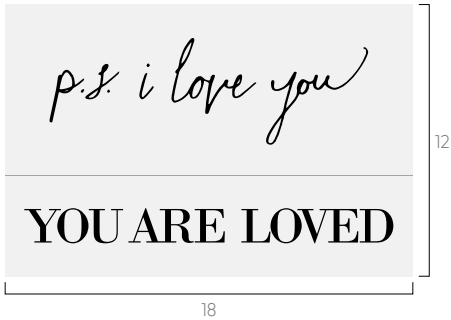

PS You Are Loved

C183118 | $24.99 | Transfer Size: 12" x 18"

Pairs well with Box Frame (6½" x 18½"), Framed Boards (12" x 18"), and Canvas Lumbar Pillow Cover (12" x 24").