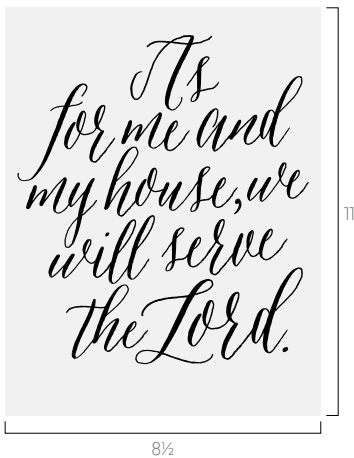

Me and My House

B181107 | $14.99 | Transfer Size: 8½" x 11"

Pairs well with Canvas Pillow Cover (17½" x 17½"), Rustic Wreath Transfer, and Fall Florals Transfer.