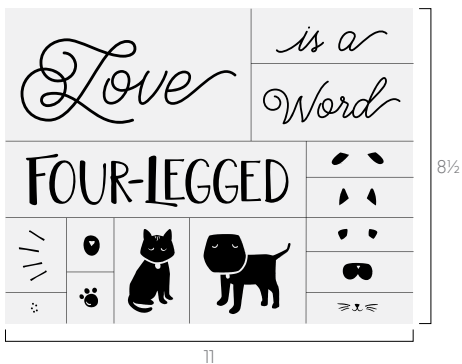

Pairs well with Framed Boards (9" × 12"), Box Frame (9" × 12"), and toy room décor.

Braver Stronger Smarter  
**C183121** | \$24.99 | Transfer Size: 12" x 18"

Pairs well with Canvas Hanging Banner, Framed Boards (12" x 18"), and children's room décor.

Family Rules  
**B181118** | \$14.99 | Transfer Size: 8½" x 11"

Pairs well with Box Frame (9" x 12"), and Framed Boards (9" x 12").

Your Life Your Story  
**A183114** | \$9.99 | Transfer Size: 5" x 7"

Pairs well with Boutique Board & Base (5½" x 7½"), Box Frame (5½" x 7½"), and Canvas Clutch.

Geo Dog  
**B181114 | \$14.99 | Transfer Size: 8 1/2" x 11"**

Pairs well with Framed Boards (9" x 12"), Boutique Board (10" x 10"), and notebooks.

Geo Cat  
**B181116 | \$14.99 | Transfer Size: 8 1/2" x 11"**

Pairs well with Canvas Pillow Cover (17 1/2" x 17 1/2"), Framed Boards (9" x 12"), and apparel.

Four-Legged Word  
**B181122 | \$14.99 | Transfer Size: 8 1/2" x 11"**

Pairs well with Boutique Board (10" x 10"), Framed Boards (9" x 12"), and Box Frame (9" x 12").