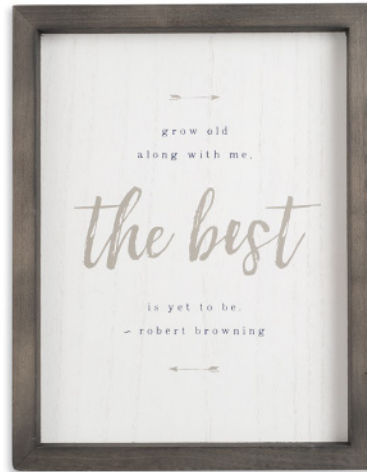

Together

B181120 | $14.99 | Transfer Size: 8½" x 11"

Pairs well with Framed Boards (12" x 18"), Box Frame (9" x 12"), and Canvas Pillow Cover (17½" x 17½").