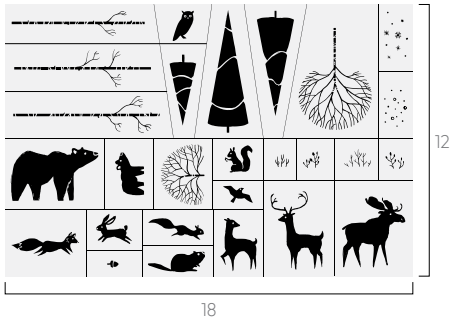

Winter Woodland Scene
10417132 | $24.99 | Transfer Size: 12" x 18"

Pairs well with Boutique Board (10" x 10"), Framed Boards (9" x 12"), and Peace Joy Believe Transfer.