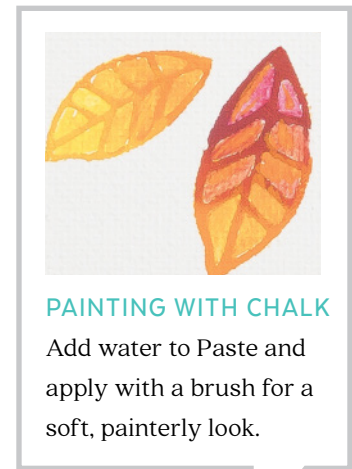

PAINTING WITH CHALK

Add water to Paste and apply with a brush for a soft, painterly look.