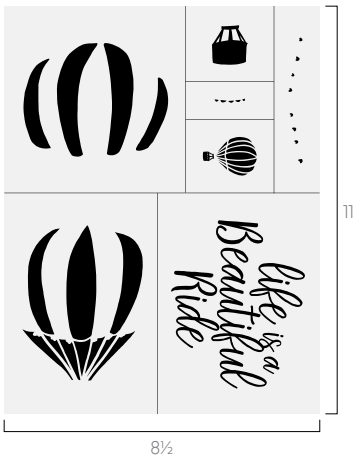

8½

Outdoor Adventure

**B183150** | \$14.99 | Transfer Size: 8½" × 11"

Pairs well with Framed Boards (9" × 12"), Box Frame (9" × 12"), and apparel.

8½

You Are Our Favorite Adventure

**B183155** | \$14.99 | Transfer Size: 8½" × 11"

Pairs well with Framed Boards (9" × 12"), Boutique Board (10" × 10"), and Box Frame (9" × 12").

18

U.S. Map with Accents

**D181106** | \$29.99 | Transfer Size: 18" × 18"

Pairs well with Boutique Board (18", Round), Framed Boards (18" × 24"), and Canvas Pillow Cover (17½" × 17½").

Life is a Beautiful Ride  
**B183158** | \$14.99 | Transfer Size: 8 1/2" x 11"

Pairs well with Boutique Board (10", Round), Framed Boards (9" x 12"), and Canvas Shoulder Tote.

This Way To  
**D181107** | \$29.99 | Transfer Size: 18" x 18"