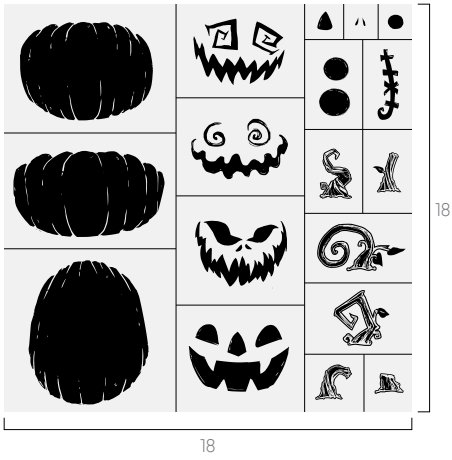

**B183132** | \$14.99 | Transfer Size: 8½" x 11"

Pairs well with Boutique Board (10" x 10"), Box Frame (9" x 12") and entry décor.

Happy Halloween

**C183119** | \$24.99 | Transfer Size: 12" x 18"

Pairs well with Framed Boards (12" x 18"), Boutique Board (18", Round), and Canvas Lumbar Pillow Cover (12" x 24").