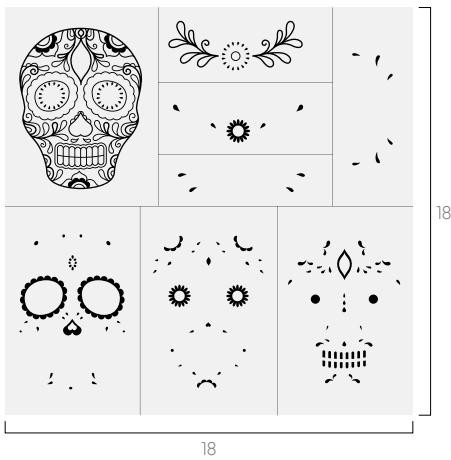

Pairs well with Boutique Board (10" x 10"), Halloween Webs Transfer, and Witch Broom Transfer.

Witch Broom  
 10217125 | \$9.99 | Transfer Size: 4" x 9"

Pairs well with Boutique Board (10", Round), and Charming Witch Transfer.

Double Double  
 10517121 | \$29.99 | Transfer Size: 18" x 18"

Pairs well with Canvas Pillow Cover (17½" x 17½"), Canvas Hanging Banner, and Halloween Webs Transfer.

October 31

**B183135** | \$14.99 | Transfer Size: 8 1/2" x 11"

Pairs well with Framed Boards (9" x 12"), Box Frame (9" x 12"), and Halloween Apothecary Labels Transfer.

Sugar Skull

**D183118** | \$29.99 | Transfer Size: 18" x 18"

Pairs well with Boutique Board (10", Round), Box Frame (9" x 12"), and Canvas Pillow Cover (17 1/2" x 17 1/2").