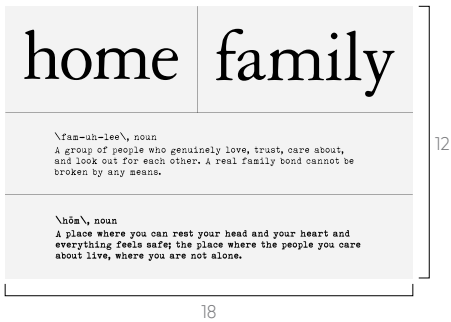

A. A. MILNE

family & togetherness

---

The warmest welcome awaits.

Simply Blessed  
**E183112** | **\$39.99** | Transfer Size: 18" x 24"

Pairs well with Boutique Board (18", Round), Framed Boards (18" x 24"), and Canvas Pillow Cover (17½" x 17½").