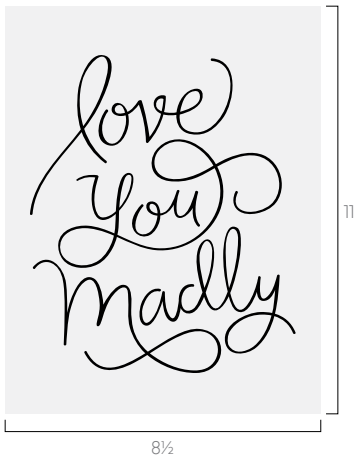

Pairs well with Canvas Pillow Cover (17½" x 17½"), Framed Boards (9" x 12"), and Rustic Wreath Transfer.

Marriage Labels

**C181105** | \$24.99 | Transfer Size: 12" x 18"

Pairs well with Boutique Board (10", Round), Canvas Pillow Cover (17½" x 17½"), and wedding décor.

Grow Old With Me

**B181121** | \$14.99 | Transfer Size: 8½" x 11"

Pairs well with Box Frame (9" x 12"), Framed Boards (9" x 12"), and Rustic Wreath Transfer.

Together

**B181120** | \$14.99 | Transfer Size: 8½" x 11"

Pairs well with Framed Boards (12" x 18"), Box Frame (9" x 12"), and Canvas Pillow Cover (17½" x 17½").

Love You Madly

**B183139** | **\$14.99** | Transfer Size: 8 1/2" x 11"

Pairs well with Boutique Board (10" x 10"), Framed Boards (9" x 12"), and Fall Florals Transfer.