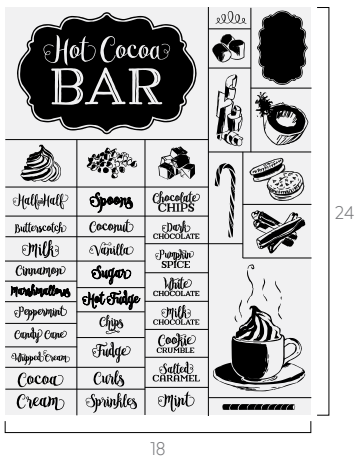

Pairs well with Framed Boards (9" x 12"), Box Frame (9" x 12"), and Boutique Board (10" x 10").

**PAINTING WITH CHALK**

Add water to Paste and apply with a brush for a soft, painterly look.

Winter Woodland Scene  
 10417132 | \$24.99 | Transfer Size: 12" x 18"

Pairs well with Boutique Board (10" x 10"), Framed Boards (9" x 12"), and Peace Joy Believe Transfer.

Hot Cocoa Bar  
 10617133 | \$39.99 | Transfer Size: 18" x 24"

Pairs well with Framed Boards (12" x 18"), pantry organization, and kitchen décor.