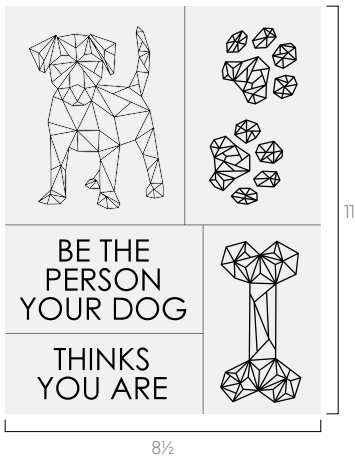

Pairs well with Framed Boards (9" × 12"), Box Frame (9" × 12"), and toy room décor.

Braver Stronger Smarter  
**C183121** | \$24.99 | Transfer Size: 12" x 18"

Pairs well with Canvas Hanging Banner, Framed Boards (12" x 18"), and children's room décor.

Family Rules  
**B181118** | \$14.99 | Transfer Size: 8½" x 11"

Pairs well with Box Frame (9" x 12"), and Framed Boards (9" x 12").

Your Life Your Story  
**A183114** | \$9.99 | Transfer Size: 5" x 7"

Pairs well with Boutique Board & Base (5½" x 7½"), Box Frame (5½" x 7½"), and Canvas Clutch.

Geo Dog  
**B181114 | \$14.99 | Transfer Size: 8 1/2" x 11"**

Pairs well with Framed Boards (9" x 12"), Boutique Board (10" x 10"), and notebooks.

Geo Cat  
**B181116 | \$14.99 | Transfer Size: 8 1/2" x 11"**