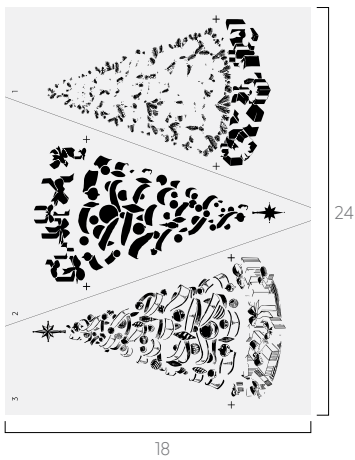

Pairs well with Framed Boards (12" x 18"), Box Frame (9" x 12"), and Wild and Free Transfer.

Mini Holiday Icons

**B183152** | **\$14.99** | Transfer Size: 8½" × 11"

Pairs well with Chalkable Chips, Peace Joy Believe Transfer, and small gift items.