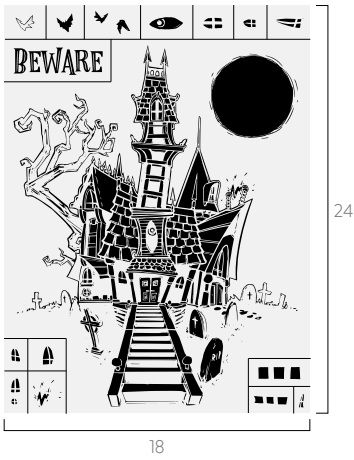

**B183132** | \$14.99 | Transfer Size: 8½" x 11"

Pairs well with Boutique Board (10" x 10"), Box Frame (9" x 12") and entry décor.

Happy Halloween

**C183119** | \$24.99 | Transfer Size: 12" x 18"

Pairs well with Framed Boards (12" x 18"), Boutique Board (18", Round), and Canvas Lumbar Pillow Cover (12" x 24").

Build-a-Jack O' Lantern  
**10517120** | **\$29.99** | Transfer Size: 18" x 18"

Pairs well with Framed Boards (12" x 18"), Boutique Board (10", Round), and Box Frame (9" x 12").

Haunted Mansion  
**10617130** | **\$39.99** | Transfer Size: 18" x 24"