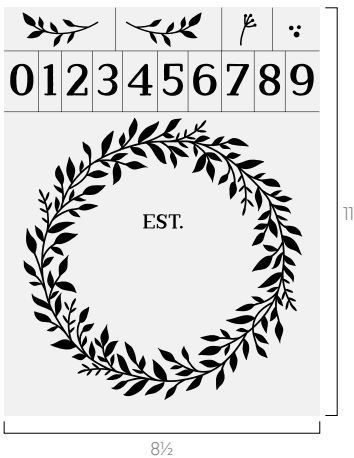

Rustic Wreath

**D181101** | \$29.99 | Transfer Size: 18" x 18"

Pairs well with Boutique Board (18", Round), Canvas Pillow Cover (17 1/2" x 17 1/2"), and most B-sized Transfers.

Established Wreath

**B181105** | \$14.99 | Transfer Size: 8 1/2" x 11"