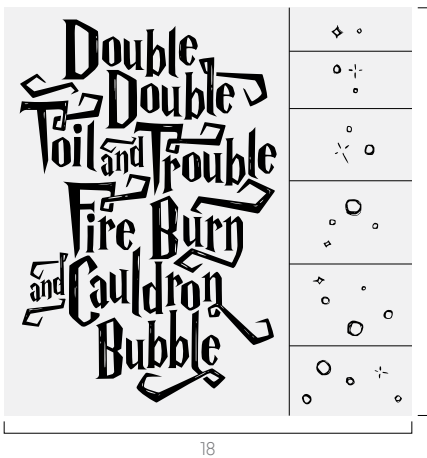

Here for the Candy  
**E183110** | \$39.99 | Transfer Size: 18" x 24"  
 Pairs well with Canvas Pillow Cover (17½" x 17½"), Boutique Board (18", Round), and apparel.

Eek Boo Spooky  
**A183110** | \$9.99 | Transfer Size: 5" x 7"  
 Pairs well with Box Frame (5½" x 7½"), Boutique Board & Base (5½" x 7½"), and Halloween Webs Transfer.

Halloween Fun  
**A183118** | \$9.99 | Transfer Size: 5" x 7"  
 Pairs well with Boutique Board & Base (5½" x 7½"), Haunted Mansion Transfer, and small gift items.

Charming Witch  
 10217124 | \$9.99 | Transfer Size: 4" x 9"

Pairs well with Boutique Board (10" x 10"), Halloween Webs Transfer, and Witch Broom Transfer.

Witch Broom  
 10217125 | \$9.99 | Transfer Size: 4" x 9"

Pairs well with Boutique Board (10", Round), and Charming Witch Transfer.