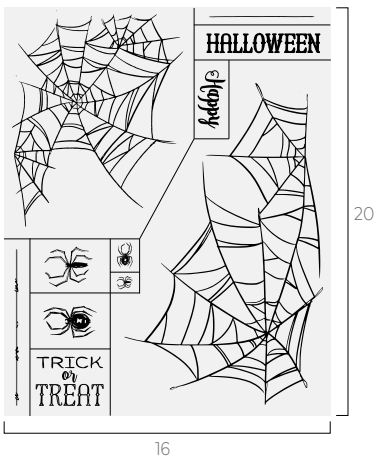

Halloween Webs
10517119 | **$29.99** | Transfer Size: 16" x 20"