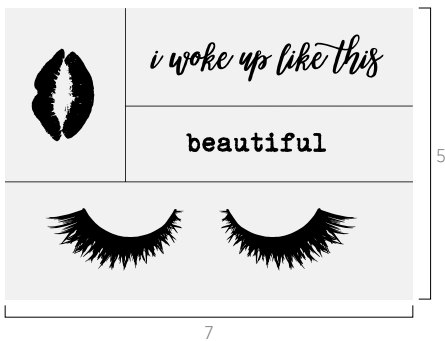

I Woke Up Like This
A183117 | $9.99 | Transfer Size: 5" x 7"

Pairs well with Canvas Clutch, Box Frame (5½" x 7½"), and apparel.