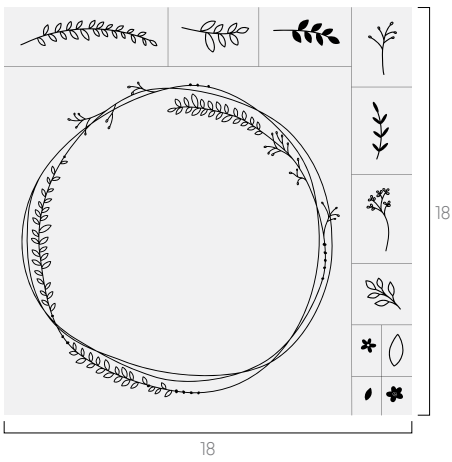

Rustic Wreath

**D181101** | \$29.99 | Transfer Size: 18" x 18"

Pairs well with Boutique Board (18", Round), Canvas Pillow Cover (17 1/2" x 17 1/2"), and most B-sized Transfers.

Established Wreath

**B181105** | \$14.99 | Transfer Size: 8 1/2" x 11"