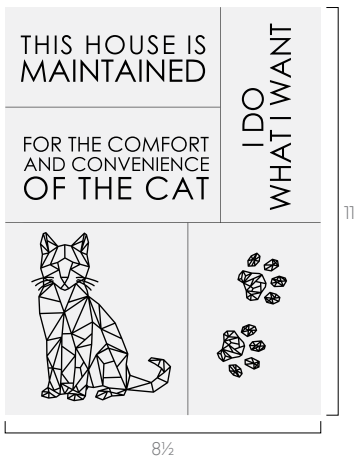

Pairs well with Framed Boards (9" × 12"), Box Frame (9" × 12"), and toy room décor.

Braver Stronger Smarter  
**C183121** | \$24.99 | Transfer Size: 12" x 18"

Pairs well with Canvas Hanging Banner, Framed Boards (12" x 18"), and children's room décor.

Family Rules  
**B181118** | \$14.99 | Transfer Size: 8½" x 11"

Pairs well with Box Frame (9" x 12"), and Framed Boards (9" x 12").

Your Life Your Story  
**A183114** | \$9.99 | Transfer Size: 5" x 7"

Pairs well with Boutique Board & Base (5½" x 7½"), Box Frame (5½" x 7½"), and Canvas Clutch.

Geo Dog  
**B181114 | \$14.99 | Transfer Size: 8 1/2" x 11"**

Pairs well with Framed Boards (9" x 12"), Boutique Board (10" x 10"), and notebooks.

Geo Cat  
**B181116 | \$14.99 | Transfer Size: 8 1/2" x 11"**